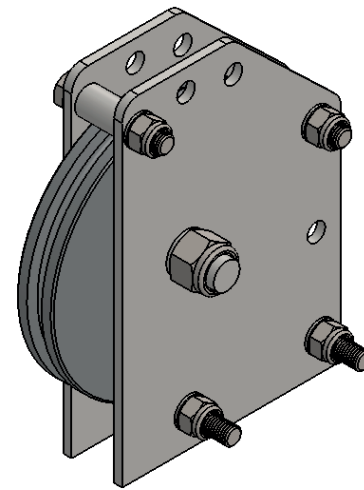

PULLEY BLOCKS P100, P150, P200

Metalhood Ltd. pulleys are made of black powder coated metal side plates (5mm thick), polyamide sheave (D = 100, 150 and 200 mm) and ball bearings for smooth operation. Pulley blocks have entertainment load limit (ELL) 1 250, 2 500 and 5 000 N. Available for fibre and wire ropes with 1 to 6 ways. Suitable for motorised and manual systems. Due to full operation cycle in-house and flexibility customized products are available.

P100, P150, P200

Product code	H (mm)	L (mm)	W (mm)	D (mm)	Number of lines	Entertainment load limit, ELL (N)	Steel wire rope diameter (mm)
P100-1	150	142	36	100	1	1 250	5-6
P100-2	150	142	42	100	2	1 250	5-6
P100-3	150	142	54	100	3	1 250	5-6
P100-4	150	142	66	100	4	1 250	5-6
P100-5	150	142	78	100	5	1 250	5-6
P100-6	150	142	90	100	6	1 250	5-6
<hr/>							
P150-1	200	170	36	150	1	2 500	6
P150-2	200	170	42	150	2	2 500	6
P150-3	200	170	54	150	3	2 500	6
P150-4	200	170	66	150	4	2 500	6
P150-5	200	170	78	150	5	2 500	6
P150-6	200	170	90	150	6	2 500	6
<hr/>							
P200-1	250	215	46	200	1	5 000	6
P200-2	250	215	46	200	2	5 000	6
P200-3	250	215	56	200	3	5 000	6
P200-4	250	215	68	200	4	5 000	6
P200-5	250	215	80	200	5	5 000	6
P200-6	250	215	92	200	6	5 000	6

LOAD PULLEY

PRODUCT CODE:
LP-150-1/2/3/4/5/6

- Load Pin with Entertainment load limit (ELL) 6,5kN;
- 1 to 6 ways available, D=150mm;
- Fixing Brackets;
- Wire rope specification: d=6mm;
- Optional (not included in standard): Amplifier LCD20

FIXING ELEMENTS

Wide range of black powder coated pulley adaptors ensures safe fixing on or below steel beam and ceiling. Pulley brackets have entertainment load limit (ELL) 2 500 N. Customized brackets available on request.