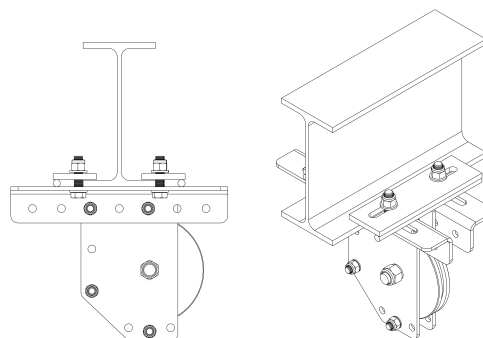

LOAD PULLEY

PRODUCT CODE:
LP-150-1/2/3/4/5/6

- Load Pin with Entertainment load limit (ELL) 6,5kN;
- 1 to 6 ways available, D=150mm;
- Fixing Brackets;
- Wire rope specification: d=6mm;
- Optional (not included in standard): Amplifier LCD20

FIXING ELEMENTS

Wide range of black powder coated pulley adaptors ensures safe fixing on or below steel beam and ceiling. Pulley brackets have entertainment load limit (ELL) 2 500 N. Customized brackets available on request.

ON STEEL BEAM

Product code	Beam width (mm)	Bracket length (mm)	Entertainment load limit (N)
AA-250-200	40-100	200	2 500
AA-250-300	100-200	300	2 500

BELOW STEEL BEAM

Product code	Beam width (mm)	Bracket length (mm)	Entertainment load limit (N)
AB-250-200	40-100	200	2 500
AB-250-300	100-200	300	2 500