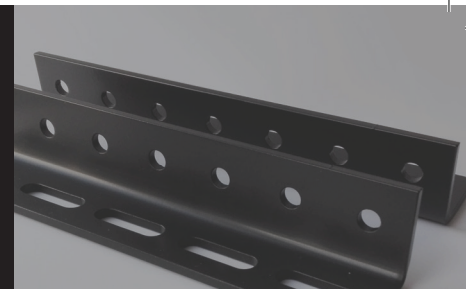

PULLEY BLOCKS P100, P150, P200

Metalhood Ltd. pulleys are made of black powder coated metal side plates (5mm thick), polyamide sheave (D = 100, 150 and 200 mm) and ball bearings for smooth operation. Pulley blocks have entertainment load limit (ELL) 1 250, 2 500 and 5 000 N. Available for fibre and wire ropes with 1 to 6 ways. Suitable for motorised and manual systems. Due to full operation cycle in-house and flexibility customized products are available.

P100, P150, P200

Product code	H (mm)	L (mm)	W (mm)	D (mm)	Number of lines	Entertainment load limit, ELL (N)	Steel wire rope diameter (mm)
P100-1	150	142	36	100	1	1 250	5-6
P100-2	150	142	42	100	2	1 250	5-6
P100-3	150	142	54	100	3	1 250	5-6
P100-4	150	142	66	100	4	1 250	5-6
P100-5	150	142	78	100	5	1 250	5-6
P100-6	150	142	90	100	6	1 250	5-6
<hr/>							
P150-1	200	170	36	150	1	2 500	6
P150-2	200	170	42	150	2	2 500	6
P150-3	200	170	54	150	3	2 500	6
P150-4	200	170	66	150	4	2 500	6
P150-5	200	170	78	150	5	2 500	6
P150-6	200	170	90	150	6	2 500	6
<hr/>							
P200-1	250	215	46	200	1	5 000	6
P200-2	250	215	46	200	2	5 000	6
P200-3	250	215	56	200	3	5 000	6
P200-4	250	215	68	200	4	5 000	6
P200-5	250	215	80	200	5	5 000	6
P200-6	250	215	92	200	6	5 000	6

LOAD PULLEY

PRODUCT CODE:
LP-150-1/2/3/4/5/6

- Load Pin with Entertainment load limit (ELL) 6,5kN;
- 1 to 6 ways available, D=150mm;
- Fixing Brackets;
- Wire rope specification: d=6mm;
- Optional (not included in standard): Amplifier LCD20

FIXING ELEMENTS

Wide range of black powder coated pulley adaptors ensures safe fixing on or below steel beam and ceiling. Pulley brackets have entertainment load limit (ELL) 2 500 N. Customized brackets available on request.