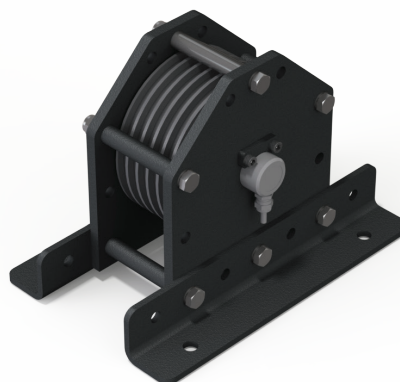

PULLEY BLOCKS P100, P150, P200

Metalhood Ltd. pulleys are made of black powder coated metal side plates (5mm thick), polyamide sheave (D = 100, 150 and 200 mm) and ball bearings for smooth operation. Pulley blocks have entertainment load limit (ELL) 1 250, 2 500 and 5 000 N. Available for fibre and wire ropes with 1 to 6 ways. Suitable for motorised and manual systems. Due to full operation cycle in-house and flexibility customized products are available.

P100, P150, P200

Product code	H (mm)	L (mm)	W (mm)	D (mm)	Number of lines	Entertainment load limit, ELL (N)	Steel wire rope diameter (mm)
P100-1	150	142	36	100	1	1 250	5-6
P100-2	150	142	42	100	2	1 250	5-6
P100-3	150	142	54	100	3	1 250	5-6
P100-4	150	142	66	100	4	1 250	5-6
P100-5	150	142	78	100	5	1 250	5-6
P100-6	150	142	90	100	6	1 250	5-6
<hr/>							
P150-1	200	170	36	150	1	2 500	6
P150-2	200	170	42	150	2	2 500	6
P150-3	200	170	54	150	3	2 500	6
P150-4	200	170	66	150	4	2 500	6
P150-5	200	170	78	150	5	2 500	6
P150-6	200	170	90	150	6	2 500	6
<hr/>							
P200-1	250	215	46	200	1	5 000	6
P200-2	250	215	46	200	2	5 000	6
P200-3	250	215	56	200	3	5 000	6
P200-4	250	215	68	200	4	5 000	6
P200-5	250	215	80	200	5	5 000	6
P200-6	250	215	92	200	6	5 000	6

LOAD PULLEY

PRODUCT CODE:
LP-150-1/2/3/4/5/6

- Load Pin with Entertainment load limit (ELL) 6,5kN;
- 1 to 6 ways available, D=150mm;
- Fixing Brackets;
- Wire rope specification: d=6mm;
- Optional (not included in standard): Amplifier LCD20

FIXING ELEMENTS

Wide range of black powder coated pulley adaptors ensures safe fixing on or below steel beam and ceiling. Pulley brackets have entertainment load limit (ELL) 2 500 N. Customized brackets available on request.