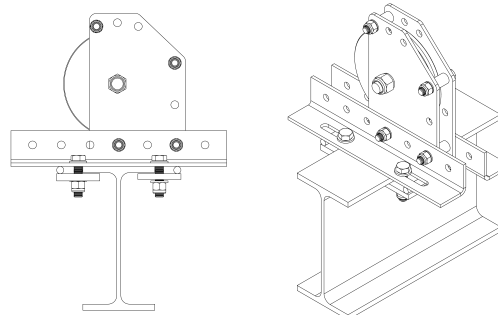

ON STEEL BEAM

Product code	Beam width (mm)	Bracket length (mm)	Entertainment load limit (N)
AA-250-200	40-100	200	2 500
AA-250-300	100-200	300	2 500