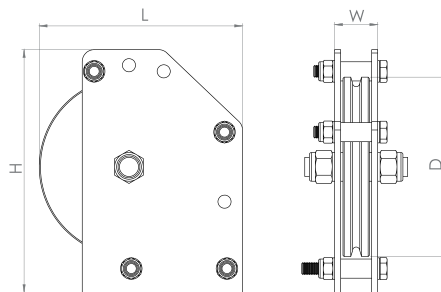

PULLEY BLOCKS P100, P150, P200

Metalhood Ltd. pulleys are made of black powder coated metal side plates (5mm thick), polyamide sheave (D = 100, 150 and 200 mm) and ball bearings for smooth operation. Pulley blocks have entertainment load limit (ELL) 1 250, 2 500 and 5 000 N. Available for fibre and wire ropes with 1 to 6 ways. Suitable for motorised and manual systems. Due to full operation cycle in-house and flexibility customized products are available.

P100, P150, P200

Product code	H (mm)	L (mm)	W (mm)	D (mm)	Number of lines	Entertainment load limit, ELL (N)	Steel wire rope diameter (mm)
P100-1	150	142	36	100	1	1 250	5-6
P100-2	150	142	42	100	2	1 250	5-6
P100-3	150	142	54	100	3	1 250	5-6
P100-4	150	142	66	100	4	1 250	5-6
P100-5	150	142	78	100	5	1 250	5-6
P100-6	150	142	90	100	6	1 250	5-6
<hr/>							
P150-1	200	170	36	150	1	2 500	6
P150-2	200	170	42	150	2	2 500	6
P150-3	200	170	54	150	3	2 500	6
P150-4	200	170	66	150	4	2 500	6
P150-5	200	170	78	150	5	2 500	6
P150-6	200	170	90	150	6	2 500	6
<hr/>							
P200-1	250	215	46	200	1	5 000	6
P200-2	250	215	46	200	2	5 000	6
P200-3	250	215	56	200	3	5 000	6
P200-4	250	215	68	200	4	5 000	6
P200-5	250	215	80	200	5	5 000	6
P200-6	250	215	92	200	6	5 000	6

LOAD PULLEY

PRODUCT CODE:
LP-150-1/2/3/4/5/6

- Load Pin with Entertainment load limit (ELL) 6,5kN;
- 1 to 6 ways available, D=150mm;
- Fixing Brackets;
- Wire rope specification: d=6mm;
- Optional (not included in standard): Amplifier LCD20

ON STEEL BEAM

Product code	Beam width (mm)	Bracket length (mm)	Entertainment load limit (N)
AA-250-200	40-100	200	2 500
AA-250-300	100-200	300	2 500

BELOW STEEL BEAM

Product code	Beam width (mm)	Bracket length (mm)	Entertainment load limit (N)
AB-250-200	40-100	200	2 500
AB-250-300	100-200	300	2 500